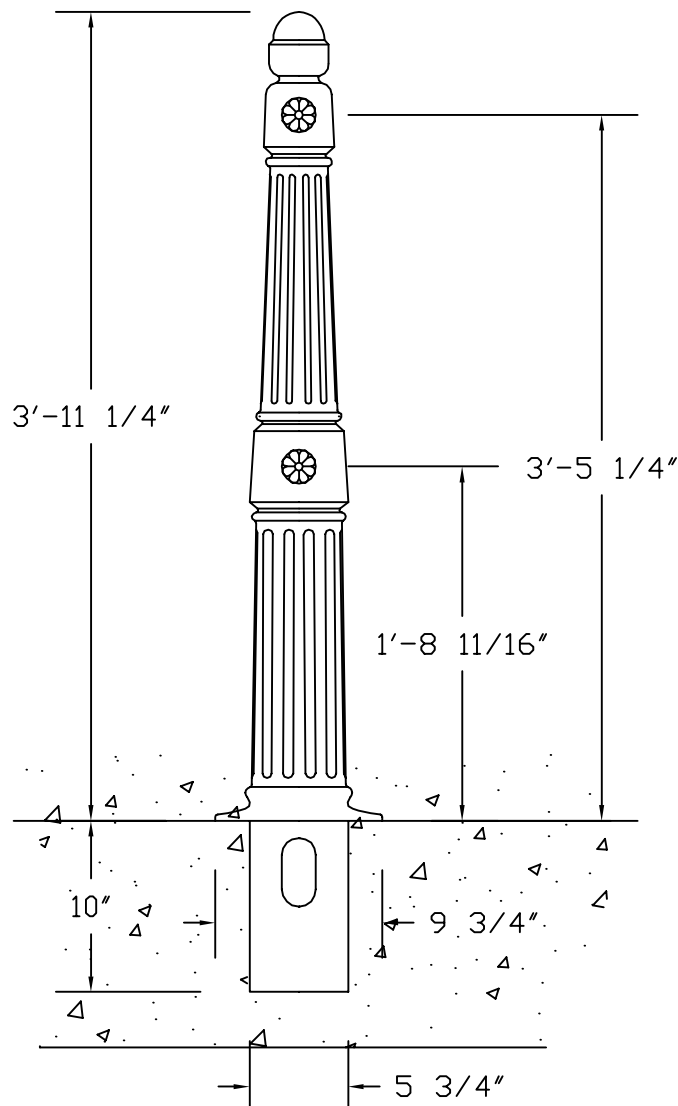

VICTORIAN

M9022 BOLLARD

- Available in gray iron (App. 140 lbs.) or,
- Cast aluminum per (App. 50 lbs)
- Permanent or removable installation
- With or without provision for chain
- Standard black polyurethane finish on cast iron
- Standard black powder coat on cast aluminum
- Wide range of optional colors available or custom color matched to your specification