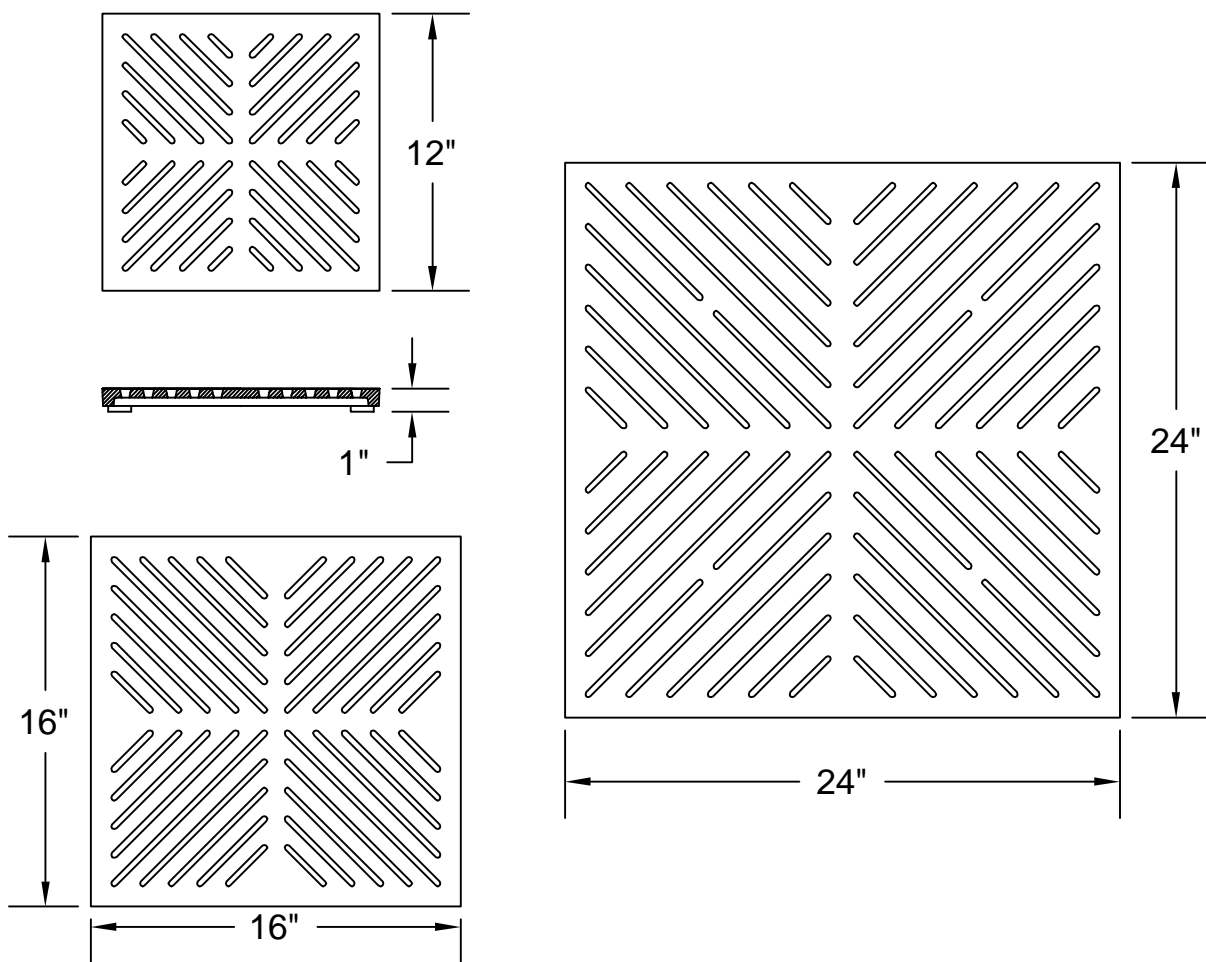

TWEED

TRENCH GRATE #M9051

MODEL	DIMENSIONS		CLEAR OPENING GRATE	FRAME
	GRATE WIDTH	OPEN WIDTH		
M9051DR-12	12" x12"	10"x10"	25 SQ. IN.	9000FDR-12
M9051DR-16	16" x16"	14"x14"	50 SQ. IN.	9000FDR-16
M9051DR-24	24" x24"	22"x22"	88 SQ. IN.	9000FDR-24

- These drain grates are for pedestrian traffic only.
- Cast with 1/4" maximum slot openings for increased pedestrian safety and compliance with A.D.A. guidelines.
- Available in Cast Iron, cast aluminum, cast bronze
- Frame is fabricated from 1-1/4"x 1-1/4" x 1/4" steel angle;
- Finish: No finish , or paint or powder coat available